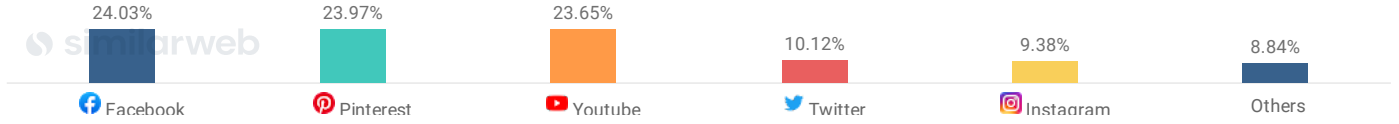

Top Referring Industries <sup>ⓘ</sup>

May 2021 - Jul 2021 United Kingdom Desktop Only

Lifestyle	11.49%	
News and Media	8.89%	
Computers Electronics and Tec...	5.06%	
Education	3.89%	
Crafts	3.78%	

OUTGOING TRAFFIC

Top Link Destinations <sup>ⓘ</sup>

May 2021 - Jul 2021 United Kingdom Desktop Only

paypal.com	54.25%		↑ 8.700%
etsystatic.com	18.62%		↓ 3.650%
google.com	16.28%		↑ 27.180%
facebook.com	1.73%		↑ 46.730%
twitter.com	1.40%		↓ 2.780%

OUTGOING ADS

Top Ad Destinations <sup>ⓘ</sup>

May 2021 - Jul 2021 United Kingdom Desktop Only

read.qualitychecker.net	52.59%		↑ 27.360%
slc.co.uk	5.72%		↑ 86.790%
karmanow.com	5.71%		-
thesweetestthingblog.com	4.88%		-
fiverr.com	4.63%		-

### Social Traffic ⓘ

May 2021 - Jul 2021 United Kingdom Desktop Only