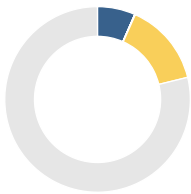

Display Ad Network ⓘ

May 2021 - Jul 2021 United Kingdom Desktop Only

- Google Display Netw... 6.58%
- Nativo 0.01%
- Shop411 0.00%
- Media.net 0.10%
- Skimlinks 14.49%
- Others 78.83%

Top publishers ⓘ

May 2021 - Jul 2021 United Kingdom Desktop Only

Publisher	Percentage	Change
tumblr.com	19.33%	↑ 64.040%
youtube.com	7.46%	↑ 51.690%
thisiswhyimbroke.com	7.31%	↑ 9.120%
rstyle.me	6.03%	↓ 8.290%
topcashback.co.uk	3.81%	↑ 86.030%