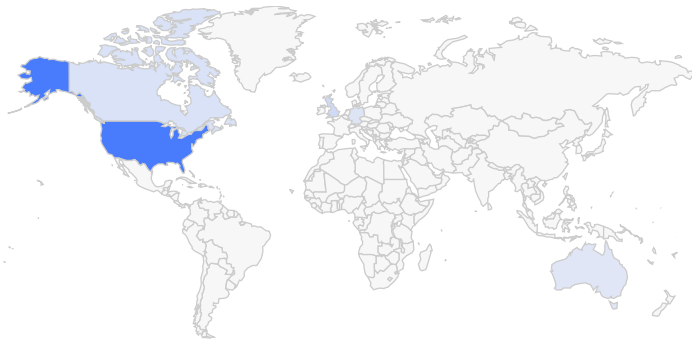

May 2021 - Jul 2021 United Kingdom

Global rank

#69

Country rank

United Kingdom

#54

Industry rank

.../Marketplace

May 2021 - Jul 2021, All Traffic

### Top Countries ⓘ

May 2021 - Jul 2021, Desktop

United States	61.14%	<div style="width: 61.14%;"></div>	↑ 1.650%
United Kingdom	8.94%	<div style="width: 8.94%;"></div>	↑ 2.500%
Canada	5.18%	<div style="width: 5.18%;"></div>	↑ 2.500%
Germany	3.33%	<div style="width: 3.33%;"></div>	↑ 7.160%
Australia	2.51%	<div style="width: 2.51%;"></div>	↑ 19.050%

OUTGOING ADS

Top Ad Destinations <sup>ⓘ</sup>

May 2021 - Jul 2021 United Kingdom Desktop Only

read.qualitychecker.net	52.59%		↑ 27.360%
slc.co.uk	5.72%		↑ 86.790%
karmanow.com	5.71%		-
thesweetestthingblog.com	4.88%		-
fiverr.com	4.63%		-