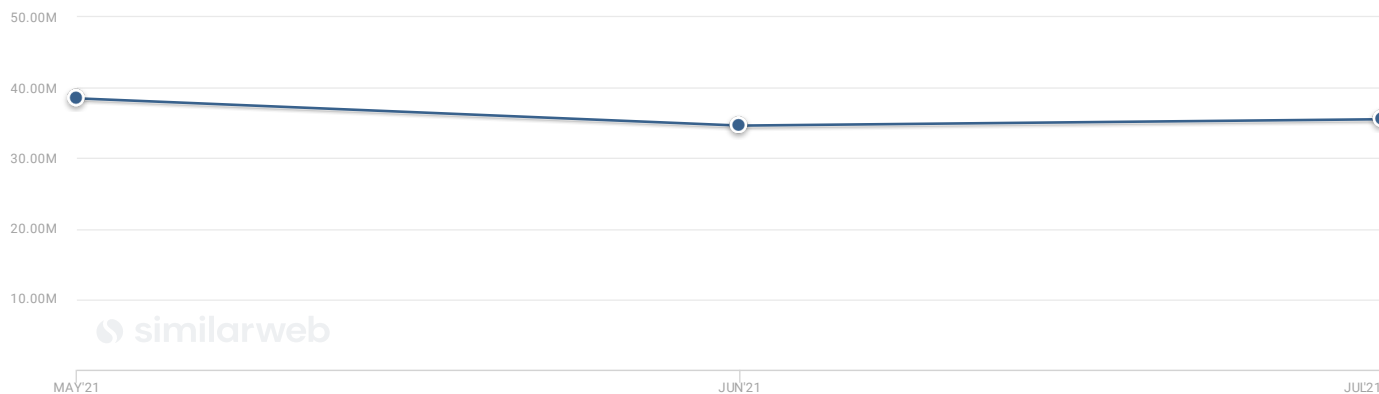

6.18

Monthly Unique Visitors

15.10M

Visit Duration

00:06:22

Bounce Rate

42.66%

Visits Over Time

May 2021 - Jul 2021, All Traffic